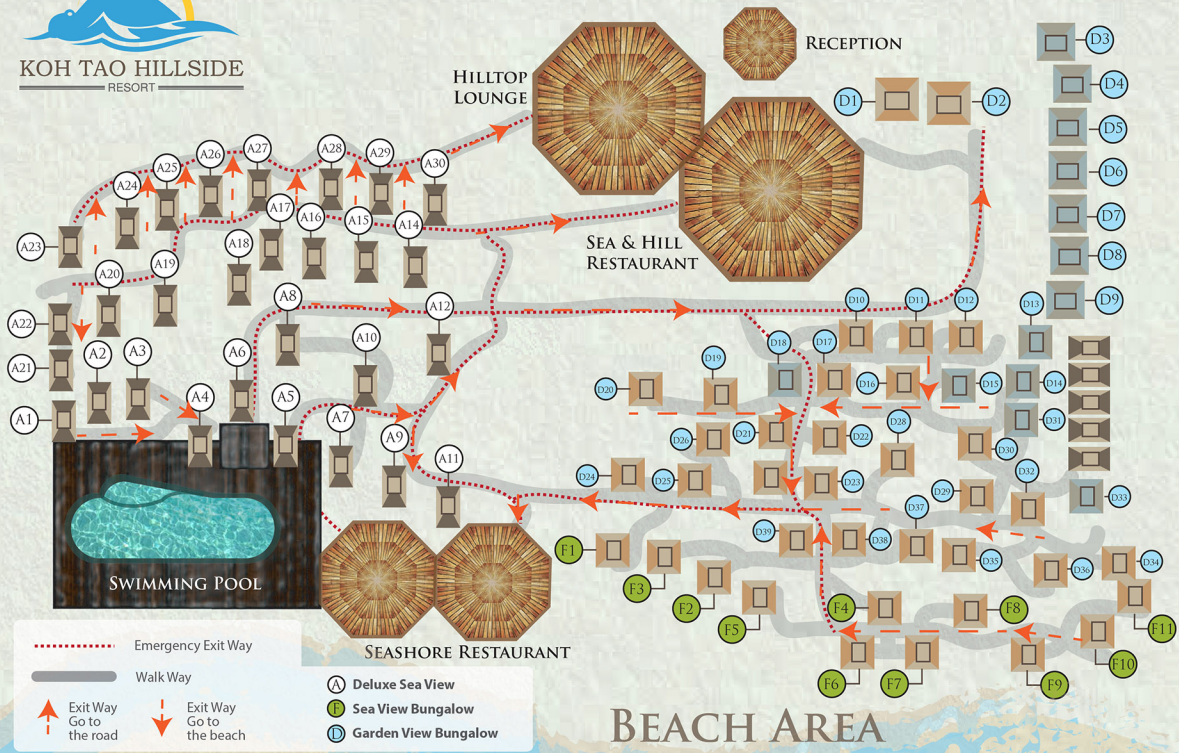

KOH TAO HILLSIDE RESORT MAP

BEACH AREA